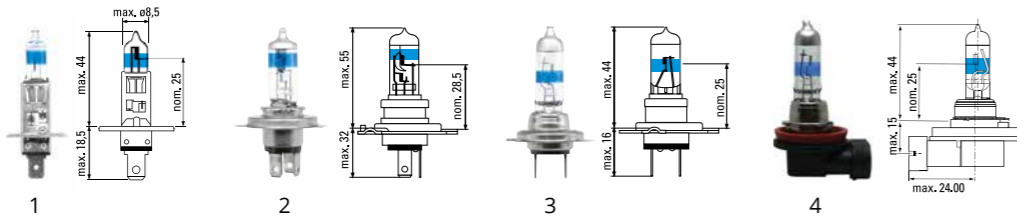

Up to 40% more light - greater illuminated area on the road ahead.

Combination of high luminance and colour that is closer to daylight.

STREET LEGAL

Sportlight Extreme - Halogen headlight lamps

ECE	Type	Fig.	SKU	EAN	
H1	50310SUP	B2	1/9 set	93102855	5994100008316
		PB2	1/5 set	93093890	5994100006848
H4	50440SUP	B2	1/9 set	93103546	5994100007838
		PB2	1/5 set	93093787	5994100006862
H7	58520SUP	B2	1/9 set	93103547	5994100007845
		PB2	1/5 set	93093788	5994100006879
H11	53110SUP	B2	1/9 set	93103548	5994100007852
		PB2	1/5 set	93093565	5994100006855