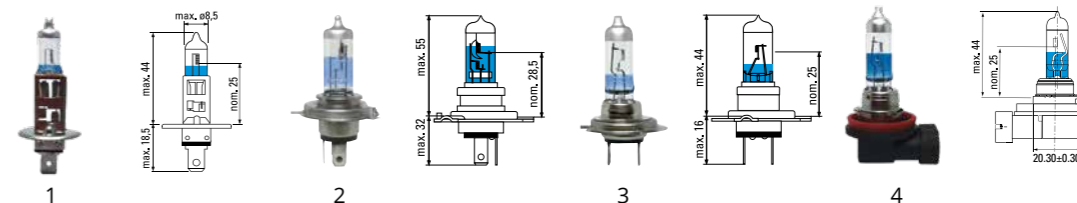

12V

Megalight Ultra +150 - Halogen headlight lamps

ECE	Type	Fig.	T_c	W	Fig.	SKU	EAN		
H1	59010NXNU	B2	1/9 set	250	55	P14,5s	1	93116890	5994100053552
		PB2	1/5 set				1	93116876	5994100053545
H4	50440NXNU	B2	1/9 set	250	60/55	P43t	2	93100448	5994100008118
		PB2	1/5 set				2	93088612	5994100006831
H7	58520NXNU	B2	1/9 set	250	55	PX26d	3	93100449	5994100008125
		PB2	1/5 set				3	93088611	5994100006817
H11	53110NXNU	B2	1/9 set	250	55	PGJ19-2	4	93116891	5994100053569
		PB2	1/5 set				4	93116877	5994100053415