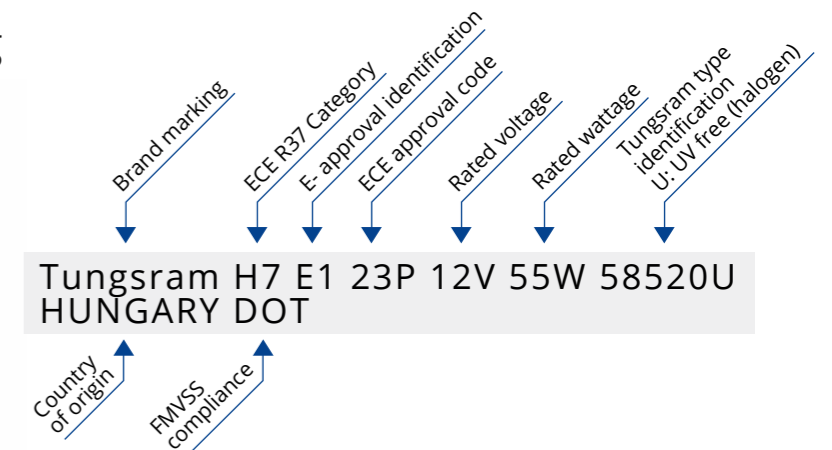

Colour codes

HALOGEN PREMIUM RANGES

Megalight Ultra +150
Up to 150% more light on the road

Megalight Ultra +130
Up to 130% more light on the road

Megalight Ultra +120
Up to 120% more light on the road

Megalight Ultra +90
Up to 90% more light on the road

Megalight Plus 50-60
Up to 50-60% more light on the road

Sportlight Extreme
Up to 40% more light on the road, up to 5000K

Sportlight Ultra
Up to 30% more light on the road, up to 4200K

Long Life
Better economy for daytime lighting, up to 3x longer life

Sportlight
Up to 50% more light on the road, up to 3800K

Heavy Star
Longer life, increased robustness

Symbols used on the packaging

 Do not touch with bare fingers	 No disposal as household waste	 For removal and installation use appropriate eye protection	 Dangerous voltage	 Installation and servicing of electronic device only by qualified electrical employees	 For removal and installation use appropriate gloves	 Read attached instructions before use
 Operation only in luminaire installations with protective shield	 Don't let children play with bulbs	 No operation of lamps with scratched or damaged glass bulb	 Beware of temperature	 Switch off light before re-lamping	 Not suitable for household use	 Use as vehicle lamp 12V or 24V

Base stamps on the Tungram automotive lamps

Halogen auto lamp marking