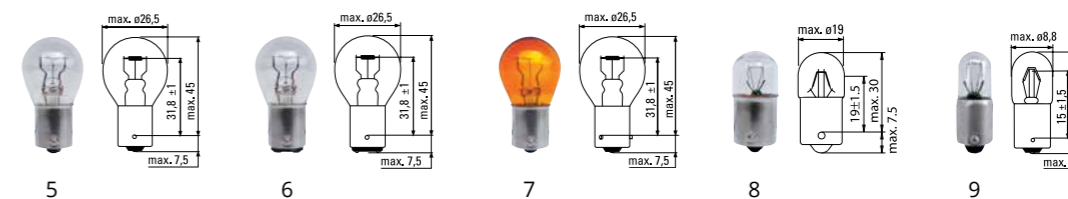

Lampes 24V de camion avec une durée de vie plus longue et une robustesse accrue

- Conçue et fabriquée pour résister aux exigences du marché des véhicules utilitaires professionnels.
- intervalles plus longs entre les changements.

24V Truck-Lampen mit längerer Lebensdauer und erhöhter Robustheit

- Entwickelt und hergestellt, um den Anforderungen des professionellen Nutzfahrzeugmarktes standzuhalten. Tungfram 24V-Lampen sind die erste Wahl für sowohl Flotten- als auch spezialisierte Anwender.
- Längere Wechselintervalle und wirtschaftlicheres Fahren.

Lámparas de camión de 24v, con una duración de vida más larga y una mayor solidez

- Diseñado y fabricado para satisfacer la demanda del mercado profesional de vehículos comerciales. Las lámparas Tungfram de 24v son la primera opción para flotas de vehículos así como usuarios especializados.
- Intervalos más largos para reemplazar la lámpara y con una conducción más económica.

Lampade per veicoli industriali a 24V con maggiore durata e maggiore robustezza

- Progettate e realizzate per resistere alle esigenze del mercato dei veicoli commerciali professionali. Le lampadine Tungfram 24V sono la prima scelta sia per la flotta di veicoli che per gli utenti specialisti.
- Intervalli di sostituzione più lunghi, guida più economica.

TC (HOUR) is the time up to which 63,2 % of tested lamps have ended their lives. Measured according to Tungfram life test specification. The life of the lamp is sensitive to the operation voltage of the car, 1% of change of the voltage results in 12-15% change of life with opposite sign.