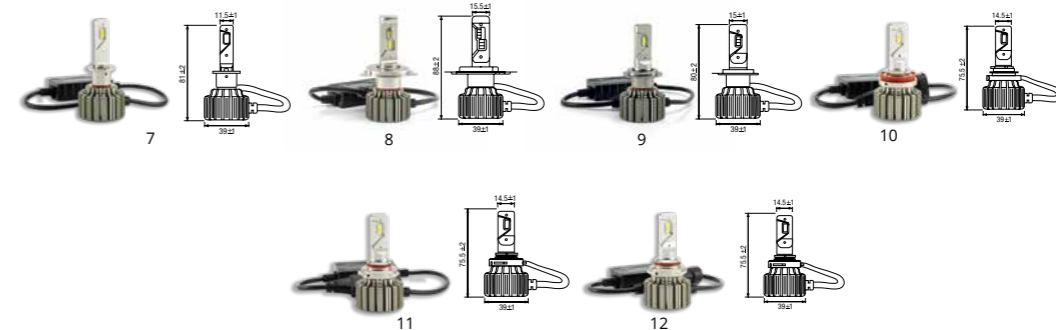

Up to 150% more light ahead superior cooling design without fan

Warning canceller

Type	W	Diagram	Fig.	SKU	EAN
Canbus	55	B1	1/4	13	93117210 5994100056829

13