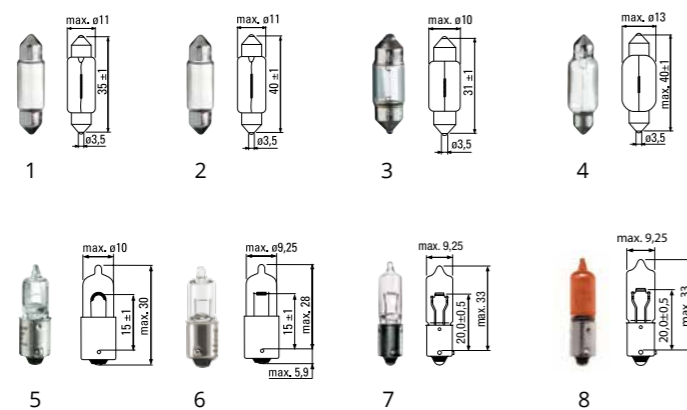

12V Tungstram 'Original' range

Miniature lamps

ECE	Type	Fig.	W	Fig.	SKU	EAN
CSW	7546	B1	1/10/200	5	SV8,5-8	93108002 5994100020424
		B10	10/200			93103622 5994100008712
		BL2	1/10 set			93105770 5994100010173
	7575	B10	10/200	5	SV8,5-8	93104310 5994100009504
		BL2	1/10 set			93105786 5994100010180
DIN 72601K	7576	B1	1/10/200	10	SV8,5-8	93108003 5994100020448
		B10	10/200			93103619 5994100008682
		BL2	1/10 set			93105784 5994100010197
	91735	B1	1/10/200	10	SV8,5-8	93110525 5994100027843
		B10	10/200			93110519 5994100027898
		BL2	1/10 set			93110517 5994100027966
	7592	B10	10/200	15	SV8,5-8	93104312 5994100009528
		BL2	1/10 set			93105792 5994100010203
	7593	B10	10/200	18	SV8,5-8	93104313 5994100009535
		B1	1/20	10	BA9s	93111370 5994100029168
H6W	52830U	B1	1/10/100	6	BAX9s	93105097 5994100009696
		BL1	1/10			93111372 5994100029144
H21W	53990U	B10	1/10/200	21	BAY9S	93110533 5994100026372
HY21W	54410U	B10	10/200	21	BAY9S	93117206 5994100056782