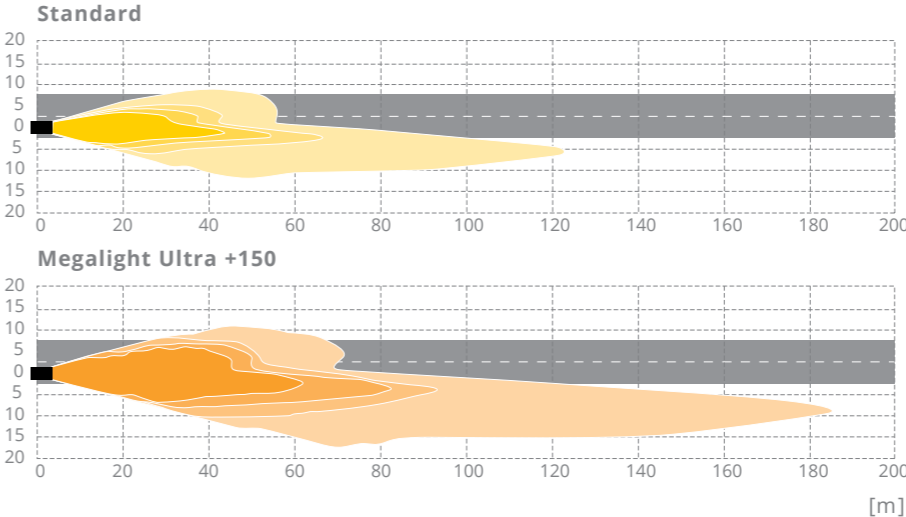

COLOUR TEMPERATURE-LUMINANCE-LIFE COMPARISONS FOR THE PREMIUM RANGE.

More light
Better visibility
Improved driving performance

Standard lamps	Megalight Ultra +150	Megalight Ultra +130	Megalight Ultra +120	Megalight Ultra +90	Megalight Plus 50-60	Sportlight Extreme	Sportlight Ultra	Sportlight	Long Life	Heavy Star 24V	Rally
	Greater visibility - safer driving Helps improved driving performance at night					Stylish appearance			Longer driving periods	Longer driving periods, increased robustness	High wattage headlight and foglight lamps for OFF ROAD use only
	More light on the road ahead					Blue-white light			Less need for replacement		
	Up to 150% more light on the road	Up to 130% more light on the road	Up to 120% more light on the road	Up to 90% more light on the road	Up to 50-60% more light on the road	Up to 40% more light on the road, up to 5000K	Up to 30% more light on the road, up to 4200K	Up to 50% more light on the road, up to 3800K			