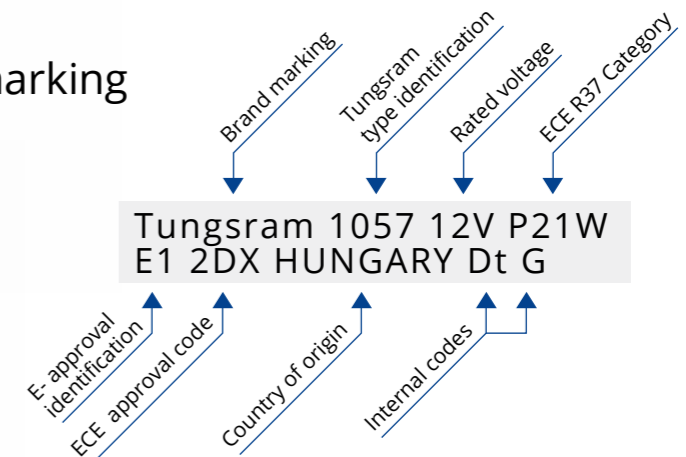

Miniature auto lamp marking