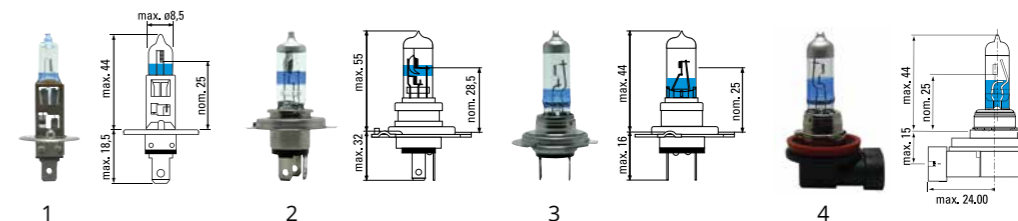

12V

Megalight Ultra +130 - Halogen headlight lamps

ECE	Type	Diagram	T_c	W	Fig.	SKU	EAN
H1	50310XNU	B2	250	55	P14,5s	1	93108046
		PB2					93116872
		BL2					93108040
H4	50440XNU	B2	250	60/55	P43t	2	93108045
		PB2					93116873
		BL2					93108039
H7	58520XNU	B2	250	55	PX26d	3	93108044
		PB2					93116874
		BL2					93108038
H11	53110XNU	B2	250	55	PGJ19-2	4	93111388
		PB2					93116875