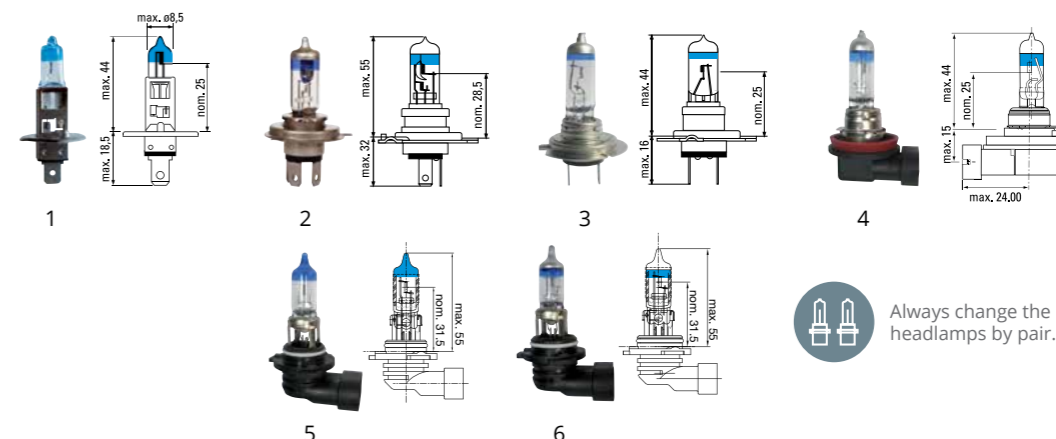

12V

Megalight Ultra +120 - Halogen headlight lamps

ECE	Type	Fig.	T_c	W	Fig.	SKU	EAN	
H1	50310NU	B2 1/9 set	250	55	P14,5s	1	93098621	5994100007043
		PB2 1/5 set				1	93116868	5994100053521
		BL2 1/10 set				1	93105797	5994100010036
H4	50440SNU	B2 1/9 set	250	60/55	P43t	2	93098620	5994100007050
		PB2 1/5 set				2	93116867	5994100053439
		BL2 1/10 set				2	93108033	5994100020240
H7	58520SNU	B2 1/9 set	250	55	PX26d	3	93098619	5994100007067
		PB2 1/5 set				3	93116866	5994100053484
		BL2 1/10 set				3	93108034	5994100020363
H11	53110SNU	B2 1/9 set	250	55	PGJ19-2	4	93098622	5994100007036
		PB2 1/5 set				4	93116869	5994100053347
HB3	9005NU	B2 1/9 set	200	60	P20d	5	93098625	5994100007012
		PB2 1/5 set				5	93116871	5994100053361
HB4	9006SNU	B2 1/9 set	250	51	P22d	6	93098623	5994100007029
		PB2 1/5 set				6	93116870	5994100053354