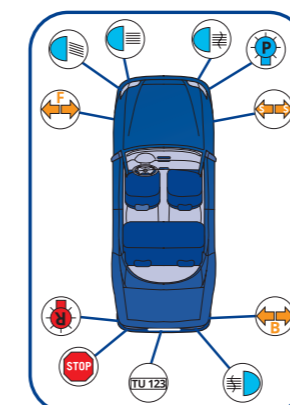

Lamp 12V	Watt	Function
H1+H7	55	Headlight
T4W	4	Interior light
R5W	5	Side indicator light
P21/5W	21/5	Stop light
C5W	5	Turn signal light
P21W	21	Stop light
PY21W	21	Turn signal light
W5W	5	Turn signal light