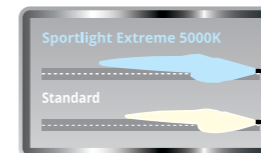

Premium benefit pictograms

PLASTIC TWINBOX

Packaging type	PB2 plastic twin box set
Content	2 lamps
Material	plastic